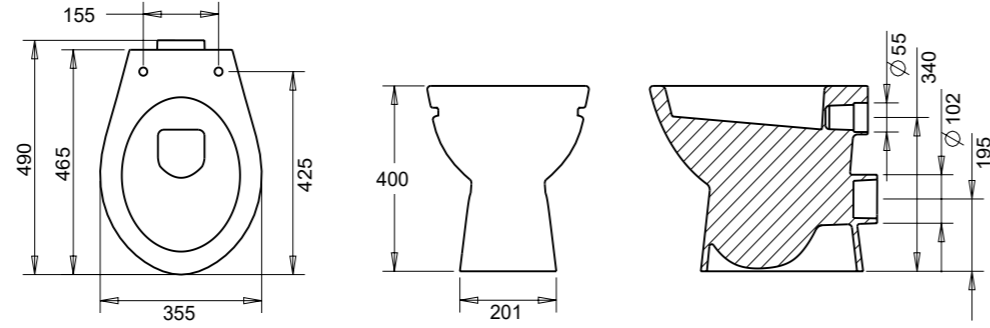

Teknik Detaylar

Technical Information

COUNTER TOP WASH BASIN
Lavabo da appoggio
Lavabo sur comptoir
Aufgesetztes Waschbecken

141

141

143

143

142

142

142