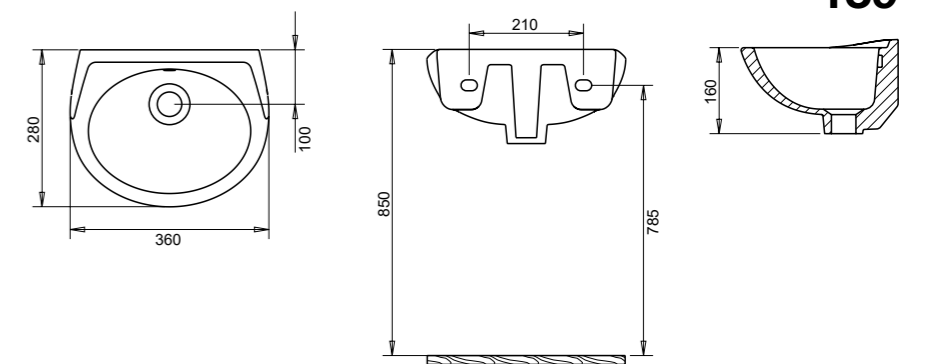

135

135

135

137

137

139

139

139

139

139