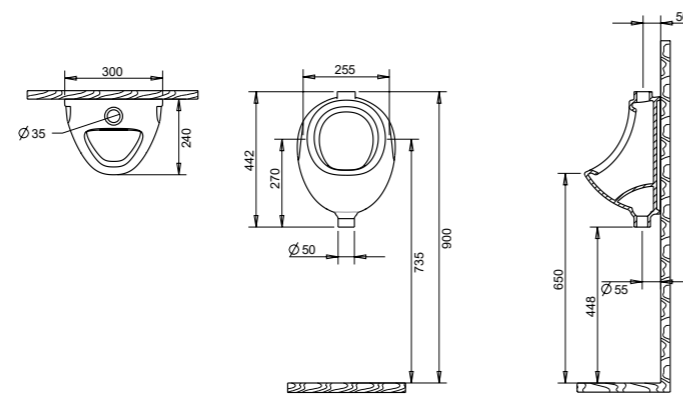

135

135

135

137

137

139

139

139

139

139