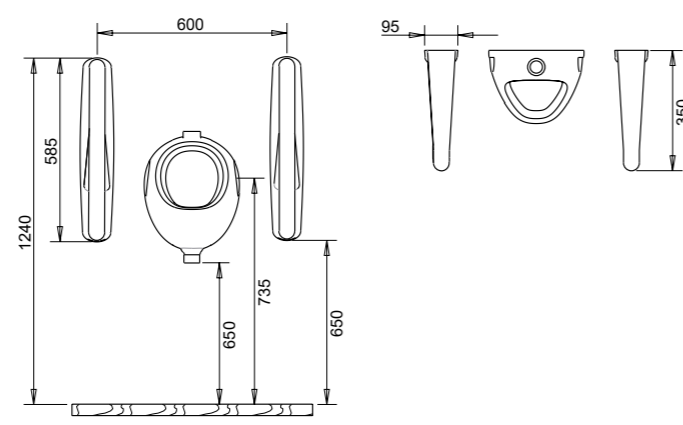

137

OVAL YARIM AYAK LAVABO / 5009+1005
40x50 cm Half Pedestal Oval Washbasin

139

OVAL LAVABO 36x45 / 5003
36x45 cm Oval Washbasin

139

OVAL LAVABO 40x50 / 5009
40x50 cm Oval Washbasin

139

OVAL LAVABO 28x45 / 5010
28x45 cm Oval Washbasin