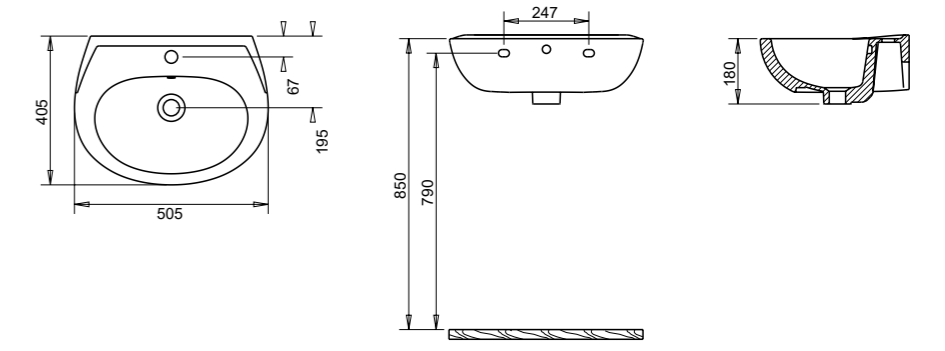

137

OVAL YARIM AYAK LAVABO / 5009+1005
40x50 cm Half Pedestal Oval Washbasin

139

OVAL LAVABO 36x45 / 5003
36x45 cm Oval Washbasin

139

OVAL LAVABO 40x50 / 5009
40x50 cm Oval Washbasin

139

OVAL LAVABO 28x45 / 5010
28x45 cm Oval Washbasin