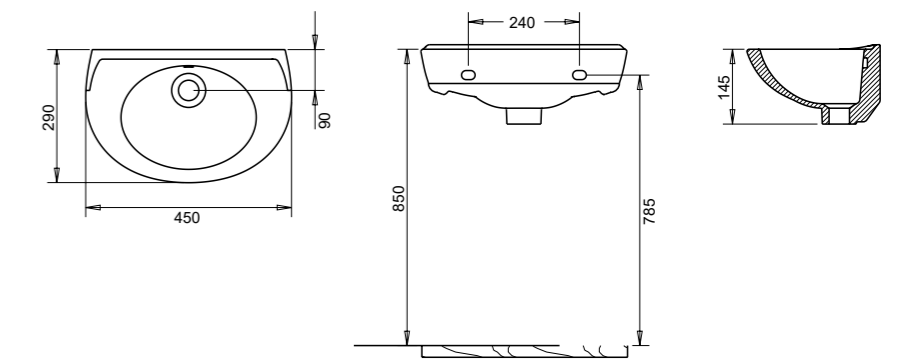

137

OVAL YARIM AYAK LAVABO / 5009+1005
40x50 cm Half Pedestal Oval Washbasin

139

OVAL LAVABO 36x45 / 5003
36x45 cm Oval Washbasin

139

OVAL LAVABO 40x50 / 5009
40x50 cm Oval Washbasin

139

OVAL LAVABO 28x45 / 5010
28x45 cm Oval Washbasin