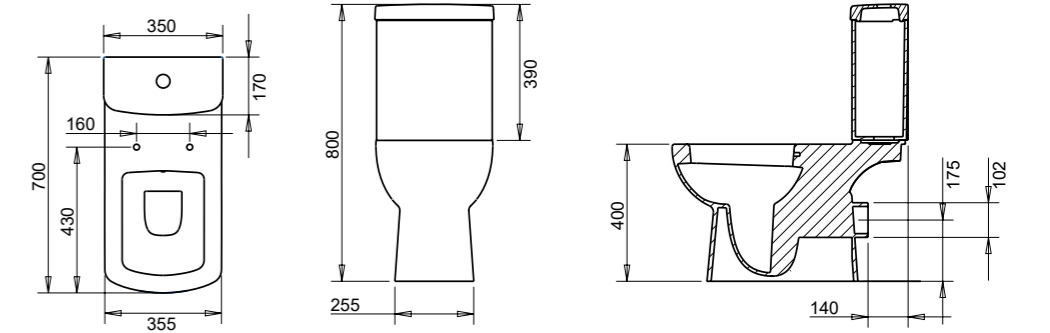

63

PLAZA YARIM AYAK LAVABO 60 cm / PLZ 1701 + 1705
Plaza Half Pedestal Washbasin 60 cm