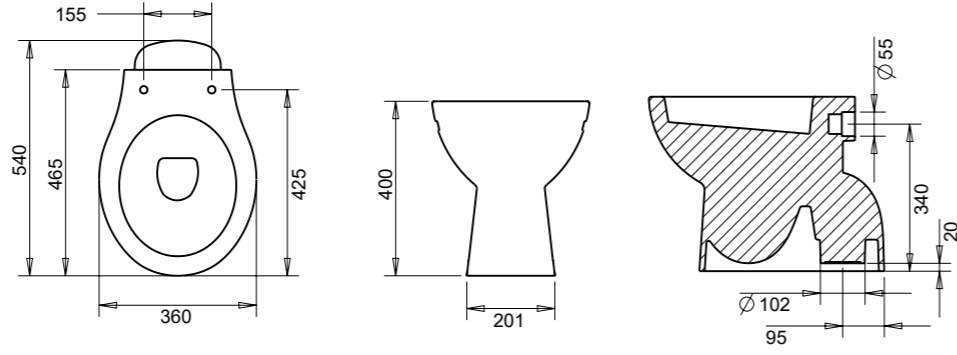

Teknik Detaylar

Technical Information

COUNTER TOP WASH BASIN
Lavabo da appoggio
Lavabo sur comptoir
Aufgesetztes Waschbecken

141